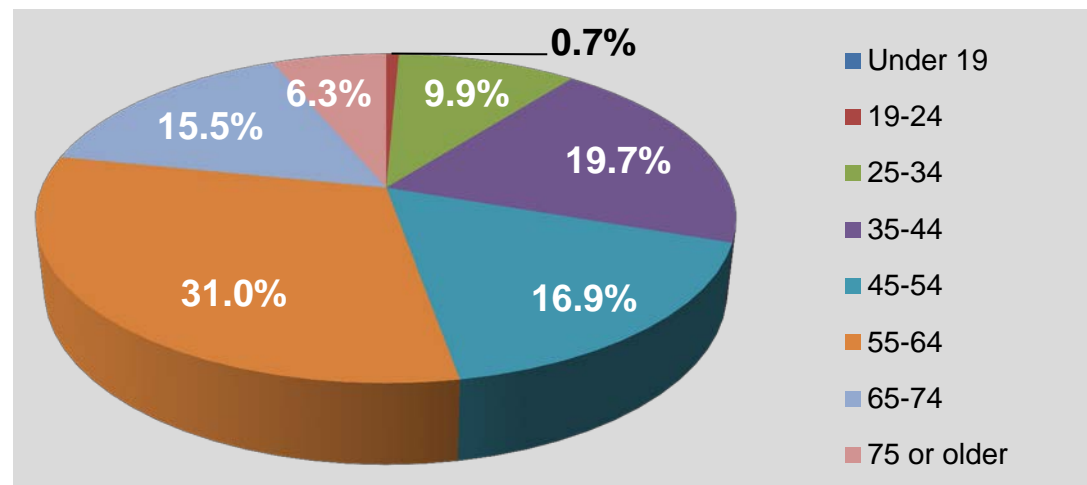

The following items represent keypad polling results for demographic questions asked at all six Forum 2 meetings (April 23-28,2012). The series included two sessions in Knox County and one meeting in each of the other four PlanET counties. Please note that some participants attended more than one meeting and may have voted more than once. Results totals reflect all votes cast at all six meetings. Response numbers vary across questions as some participants chose not to cast votes for particular questions.

1.) Are you... (multiple choice)	Responses	
Male	84	59.6%
Female	57	40.4%
Totals	141	100.0%

2.) What is your age? (multiple choice)	Responses	
Under 19	0	0.0%
19-24	1	0.7%
25-34	14	9.9%
35-44	28	19.7%
45-54	24	16.9%
55-64	44	31.0%
65-74	22	15.5%
75 or older	9	6.3%
Totals	142	100.0%