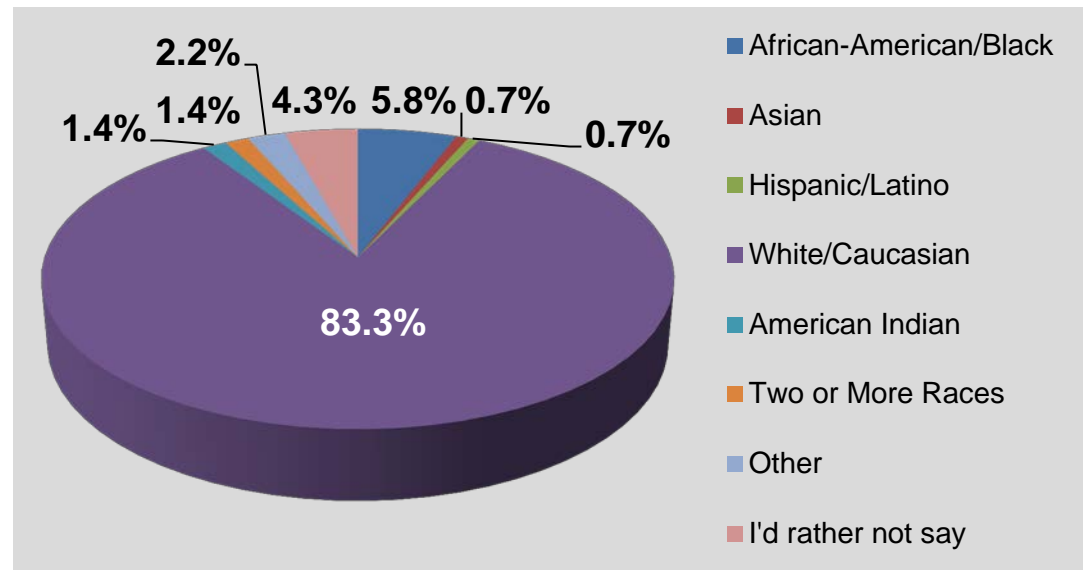

**3.) How do you identify yourself?
(multiple choice)**

	Responses	
African-American/Black	8	5.8%
Asian	1	0.7%
Hispanic/Latino	1	0.7%
White/Caucasian	115	83.3%
American Indian	2	1.4%
Two or More Races	2	1.4%
Other	3	2.2%
I'd rather not say	6	4.3%
Totals	138	99.8%*