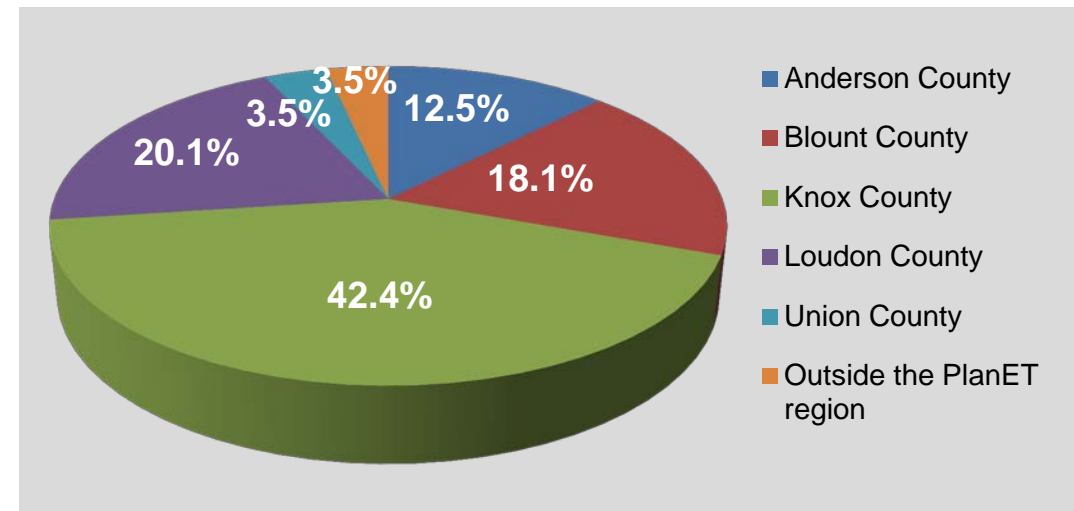

*Total does not equal 100.0% due to rounding.

7.) How would you characterize where you live? (multiple choice)

	Responses	
Rural	23	16.2%
Semi-rural	28	19.7%
Suburban	31	21.8%
Close to town	27	19.0%
In town	30	21.1%
Other	3	2.1%
Totals	142	99.9%*

8.) Where do you live? (multiple choice)

	Responses	
Anderson County	18	12.5%
Blount County	26	18.1%
Knox County	61	42.4%
Loudon County	29	20.1%
Union County	5	3.5%
Outside the PlanET region	5	3.5%
Totals	144	100.1%*