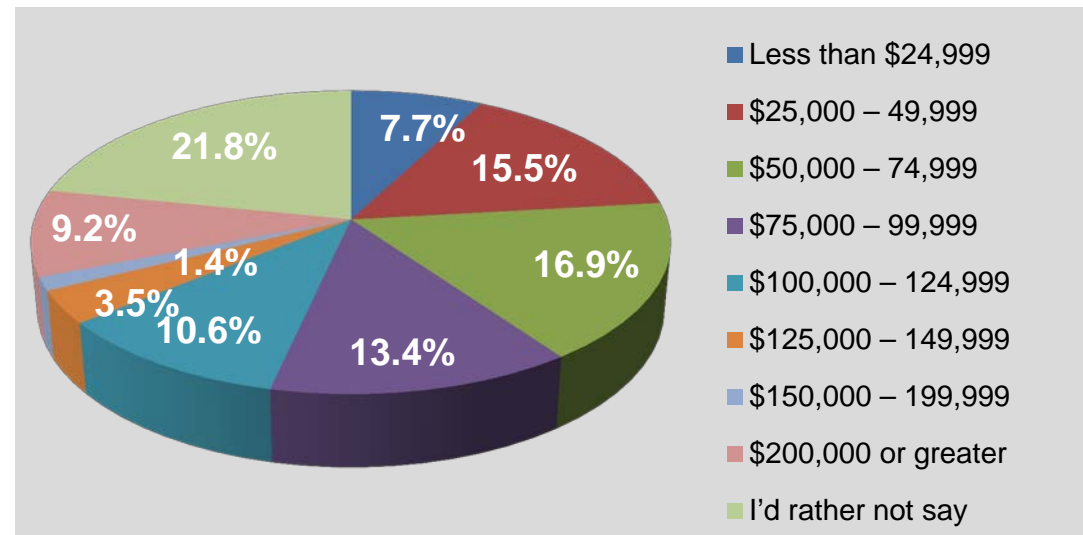

**4.) What is your household income?
(multiple choice)**

	Responses	
Less than $24,999	11	7.7%
$25,000 – 49,999	22	15.5%
$50,000 – 74,999	24	16.9%
$75,000 – 99,999	19	13.4%
$100,000 – 124,999	15	10.6%
$125,000 – 149,999	5	3.5%
$150,000 – 199,999	2	1.4%
$200,000 or greater	13	9.2%
I'd rather not say	31	21.8%
Totals	142	100.0%