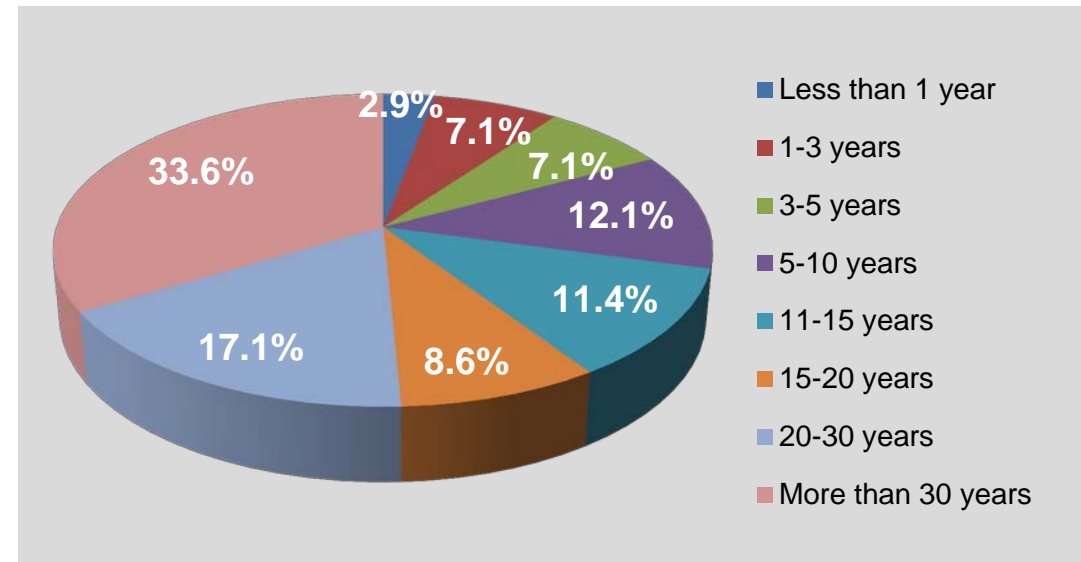

*Total does not equal 100.0% due to rounding.

5.) What is your highest level of education? (multiple choice)

	Responses	
Less than 9th grade	0	0.0%
Some high school	1	0.7%
High school graduate	6	4.2%
Some college	13	9.1%
Associate's Degree	10	7.0%
Bachelor's Degree	41	28.7%
Graduate/Professional Degree	70	49.0%
Other	0	0.0%
I'd rather not say	2	1.4%
Totals	143	100.1%*

6.) How long have you lived in the PlanET area (5-county region)? (multiple choice)

	Responses	
Less than 1 year	4	2.9%
1-3 years	10	7.1%
3-5 years	10	7.1%
5-10 years	17	12.1%
11-15 years	16	11.4%
15-20 years	12	8.6%
20-30 years	24	17.1%
More than 30 years	47	33.6%
Totals	140	99.9%*