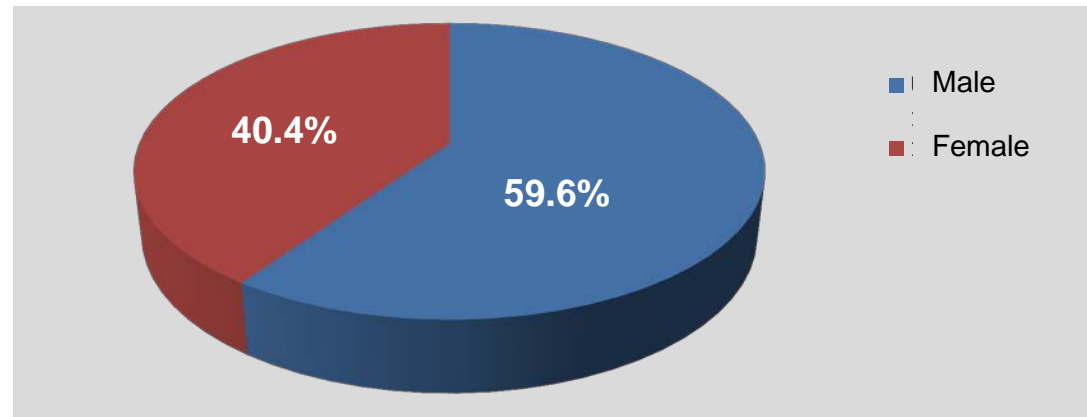

The following items represent keypad polling results for demographic questions asked at all six Forum 2 meetings (April 23-28,2012). The series included two sessions in Knox County and one meeting in each of the other four PlanET counties. Please note that some participants attended more than one meeting and may have voted more than once. Results totals reflect all votes cast at all six meetings. Response numbers vary across questions as some participants chose not to cast votes for particular questions.

1.) Are you... (multiple choice)	Responses	
Male	84	59.6%
Female	57	40.4%
Totals	141	100.0%

2.) What is your age? (multiple choice)	Responses	
Under 19	0	0.0%
19-24	1	0.7%
25-34	14	9.9%
35-44	28	19.7%
45-54	24	16.9%
55-64	44	31.0%
65-74	22	15.5%
75 or older	9	6.3%
Totals	142	100.0%