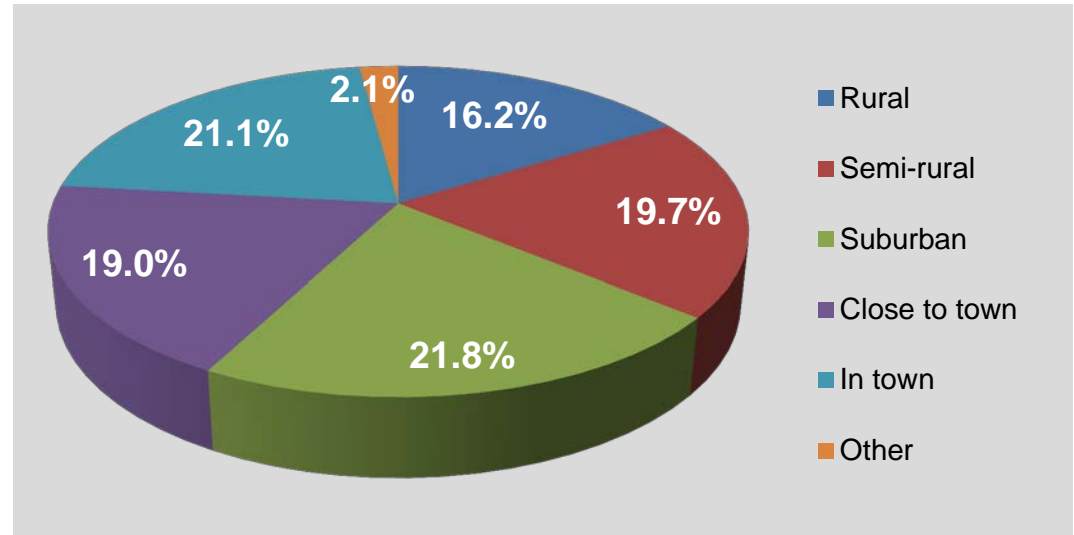

*Total does not equal 100.0% due to rounding.

5.) What is your highest level of education? (multiple choice)

	Responses	
Less than 9th grade	0	0.0%
Some high school	1	0.7%
High school graduate	6	4.2%
Some college	13	9.1%
Associate's Degree	10	7.0%
Bachelor's Degree	41	28.7%
Graduate/Professional Degree	70	49.0%
Other	0	0.0%
I'd rather not say	2	1.4%
Totals	143	100.1%*

6.) How long have you lived in the PlanET area (5-county region)? (multiple choice)

	Responses	
Less than 1 year	4	2.9%
1-3 years	10	7.1%
3-5 years	10	7.1%
5-10 years	17	12.1%
11-15 years	16	11.4%
15-20 years	12	8.6%
20-30 years	24	17.1%
More than 30 years	47	33.6%
Totals	140	99.9%*

*Total does not equal 100.0% due to rounding.

7.) How would you characterize where you live? (multiple choice)

	Responses	
Rural	23	16.2%
Semi-rural	28	19.7%
Suburban	31	21.8%
Close to town	27	19.0%
In town	30	21.1%
Other	3	2.1%
Totals	142	99.9%*